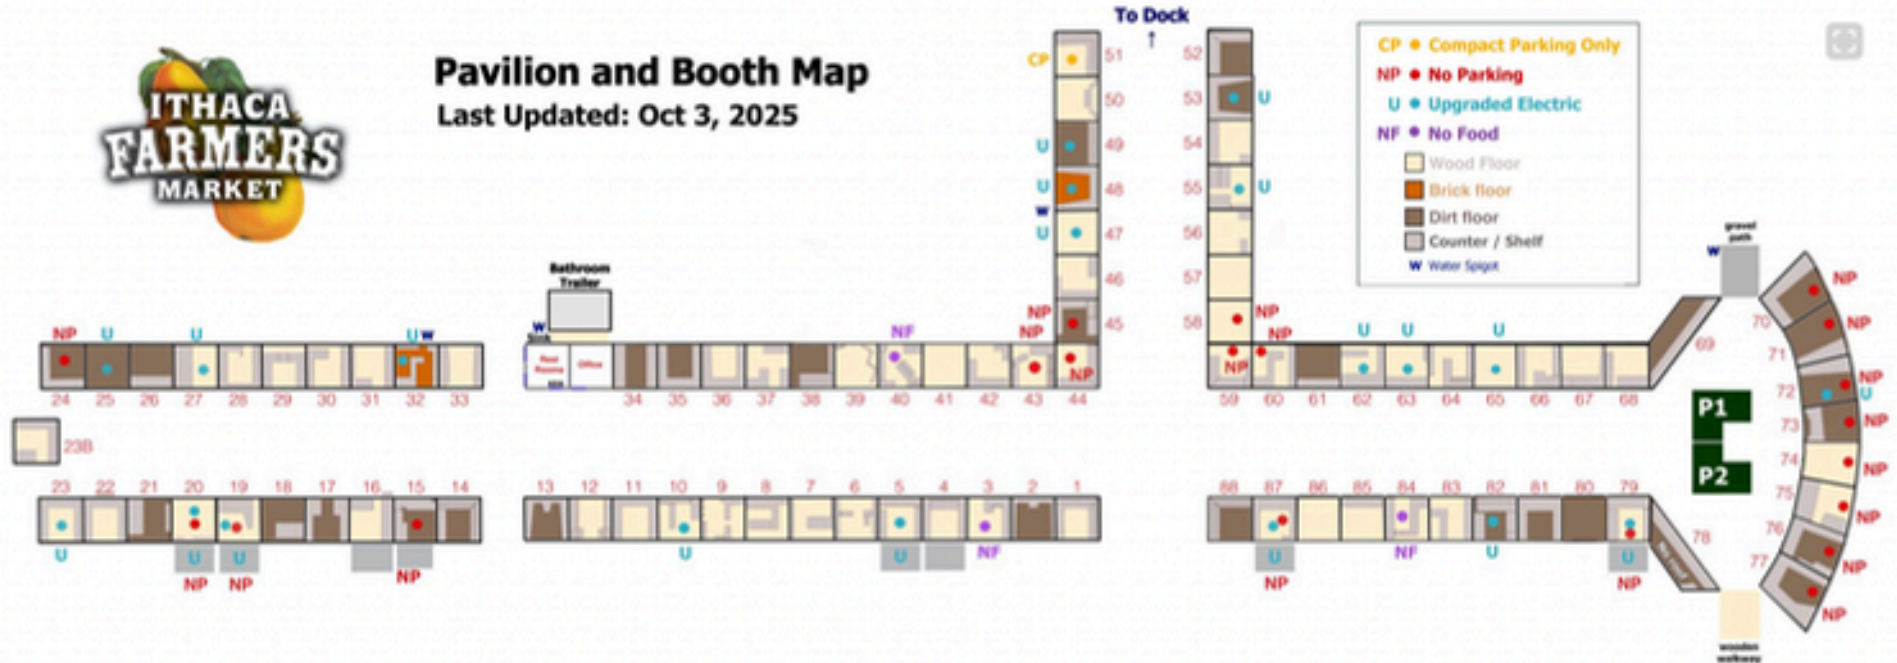

Pavilion and Booth Map

Last Updated: Oct 3, 2025

This chart can be found the Farmers Market website at <https://ithacamarket.com/pavilion-rental/pavilion-map/>

Please Note:

- Not all booths on the following pages are available.
- Refer to “booth preferences” in guidelines.
- This map shows which booths have **no parking**
- (“No food” means no food vendors)

54

55

56

57

58

59

60

61