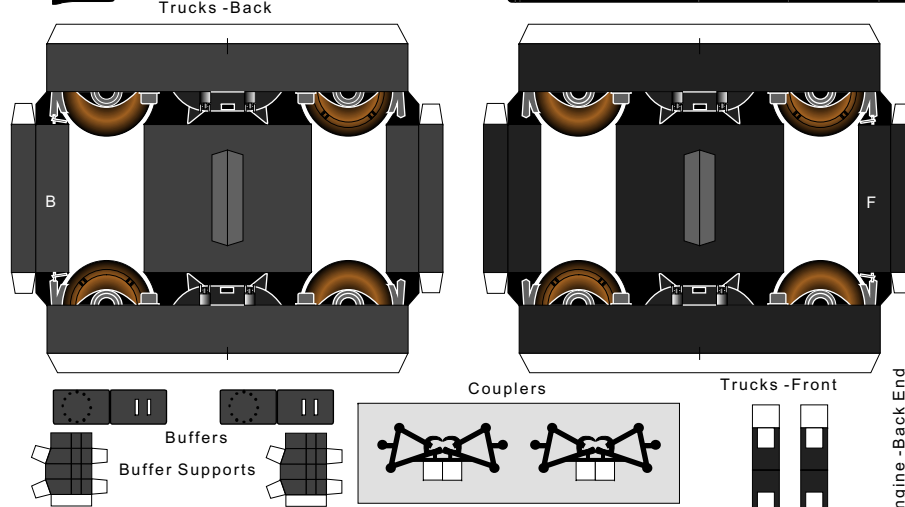

© PERCEPTIONS 3/95 Ithaca, NY USA 607-257-1537

Swiss Federal Railways
SBB Class 460 (Re 4/4) "2000"
ABB / SLM Electric Locomotive

Name Plate