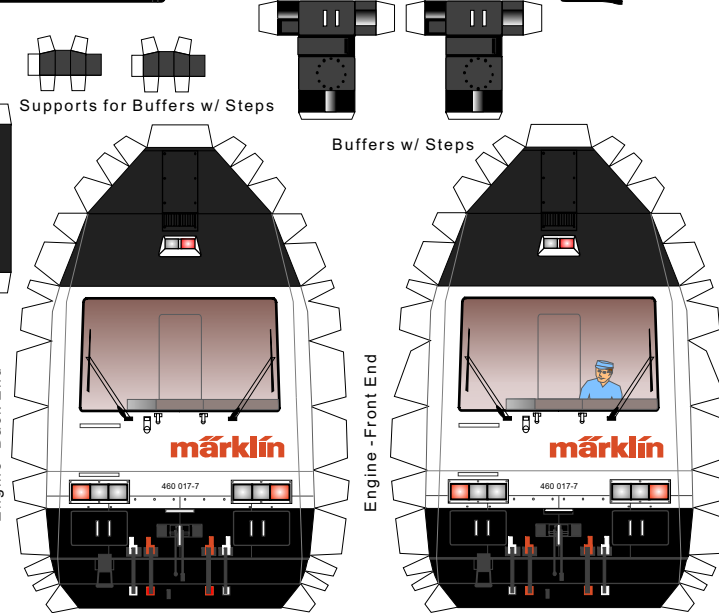

© PERCEPTIONS 3/95 Ithaca, NY USA 607-257-1537

Swiss Federal Railways
SBB Class 460 (Re 4/4) "2000"
ABB / SLM Electric Locomotive

Name Plate